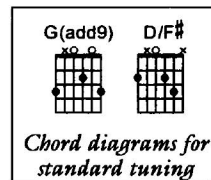

Snipe II's Fancy

This second of the boa constrictor tunes is written down here more or less as I've played it myself. When Gordon plays it on the recording, he takes his own liberties (slowing it down to a lovely dignified galumph) and I add a steel 6 tuned in DADGAD at capo 7 to twinkle along.